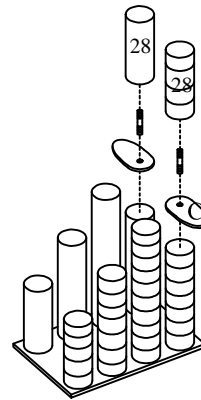

1pc

4pcs

2pcs

Accessory	Size	Quantity
	—	1pc
	Ø 3/8" × 1 3/4"	16pcs
	Ø 32mm × 45mm	
	Ø 3/8" × 2 3/4"	2pcs
	Ø 32mm × 70mm	

28cm\*2pcs

43cm\*2pcs

58cm\*1pc

28cm\*2pcs

43cm\*2pcs

58cm\*1pc

### Packing List

step1

step2

step3